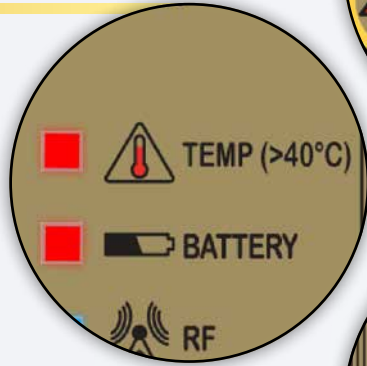

PROTECT YOUR TIME & PROFILER

- Know critical systems are "GO" before you thermal profile