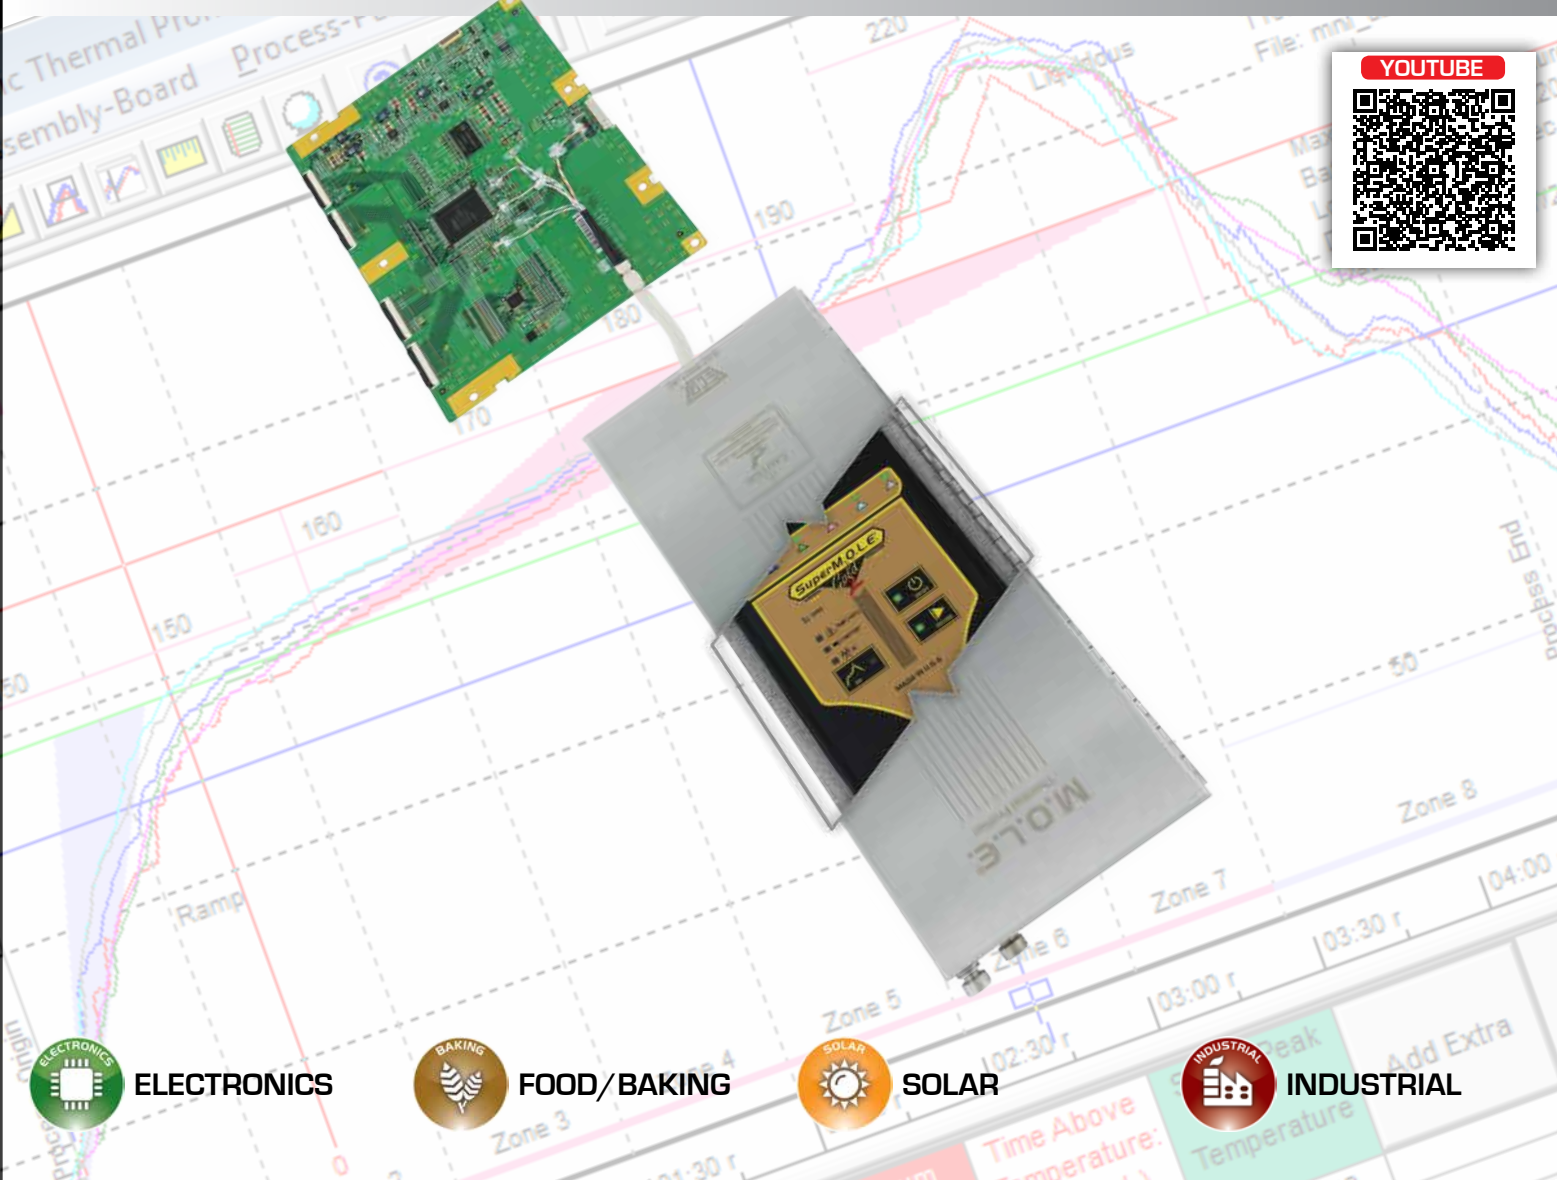

# SuperM.O.L.E.® Gold 2

SMARTEST PROFILER ON THE PLANET

SuperM.O.L.E.® Gold 2 is a value-packed thermal profiling workhorse most often relied upon for in-transit thermal profiling work. With the world renowned SuperM.O.L.E.® Gold pedigree, ECD advances the state-of-the-art with 3, 6 and 20-channel Mega platform model choices, and 6-channels is most often specified for process development, R&D and Validation with WaveRIDER® NL 2 & OverRIDER® NL2.

[www.ecd.com/products/supermolegold2](http://www.ecd.com/products/supermolegold2) ➔

The industry-standard M.O.L.E.® Thermal Profiler is now better and smarter than ever before.

*Excellence in Measurement Solutions Worldwide*

## AUTO-DETECT

- Thermal Profiler automatically recognizes the RIDER® NL 2 series process test pallets

## LEDS SHOW T/C READINESS

- No wasted data runs
- At a glance open thermocouple indicators