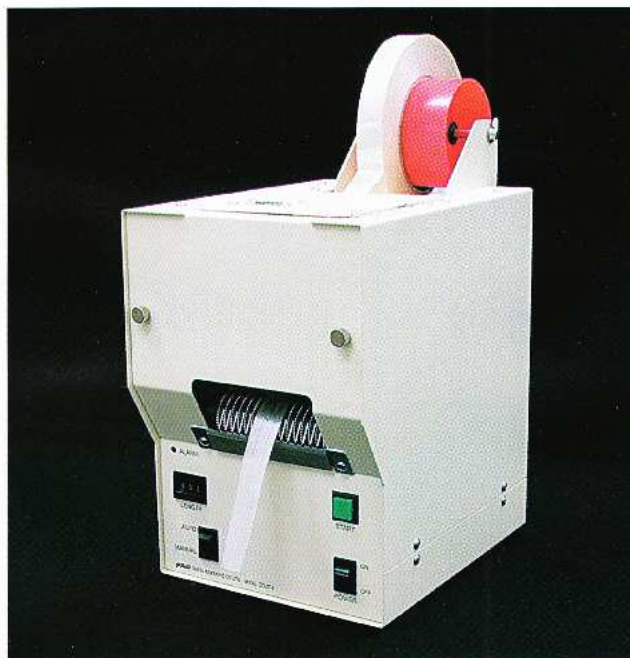

## Automatic Tape Dispenser

- ★One machine can cover **wide range of tape.**  
(15~80 mm in width, 40~999 mm in length)
- ★Auto **feed & cut.**
- ★Easy to **change** and **buy** the blade.
- ★Length set by **digital** counter.
- ★Can stand **24 hours** using.
- ★Cut **many** kinds of tape.
- ★**Compact** body.

- Accessories : Tape Bobbin 75 mm 1 pcs.  
31 mm 1 pcs.
- Power Cord 1.8 m
- Fuse (5A) 1 pcs.
- Extra Blade 6 pcs.

Some tape can not cut depends on type, material, and character of tape.

### ◆SPECIFICATIONS◆

CUTTING LENGTH	40~999 mm
TAPE WIDTH	15~80 mm
FEEDING SPEED	50Hz 44 pcs./min. (100 mm LENGTH) 60Hz 47 pcs./min.
CORE DIAMETER	31 mm 75 mm
MAX OUTSIDE DIAMETER	150 mm
WEIGHT	9.2kg.
DIMENSIONS	166 (W) × 245 (H) × 243 (D) mm