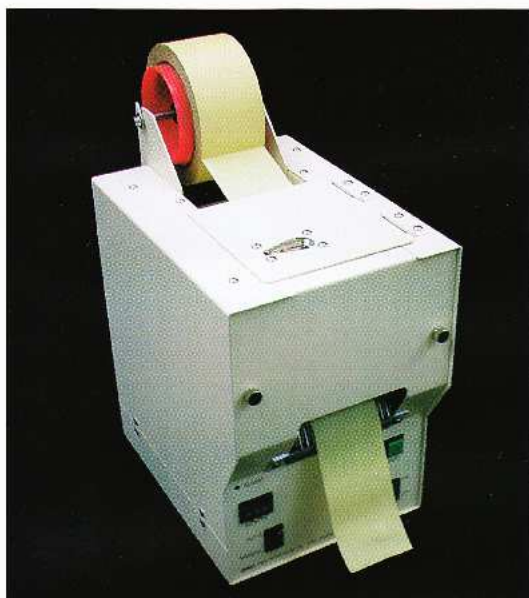

## Automatic Tape Dispenser

- ★One machine can cover **wide range of tape.**  
(15~80 mm in width, 40~999 mm in length)
- ★Auto **feed & cut.**
- ★Easy to **change** and **buy** the blade.
- ★Length set by **digital** counter.
- ★Can stand **24 hours** using.
- ★Cut **many** kinds of tape.
- ★**Compact** body.

- Accessories : Tape Bobbin 75 mm 1 pcs.  
31 mm 1 pcs.
- Power Cord 1.8 m
- Fuse (5A) 1 pcs.
- Extra Blade 6 pcs.

Some tape can not cut depends on type, material, and character of tape.

### ◆SPECIFICATIONS◆

CUTTING LENGTH	40~999 mm
TAPE WIDTH	15~80 mm
FEEDING SPEED	50Hz 44 pcs./min. (100 mm LENGTH) 60Hz 47 pcs./min.
CORE DIAMETER	31 mm 75 mm
MAX OUTSIDE DIAMETER	150 mm
WEIGHT	9.2kg.
DIMENSIONS	166 (W) × 245 (H) × 243 (D) mm